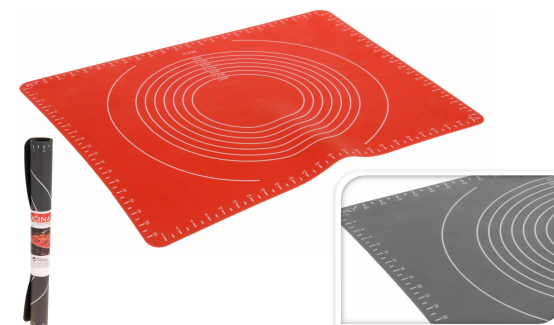

match

ceramic ramekins

non-stick pastry mat

baking tray/dish

wood cutting boards

cake stand